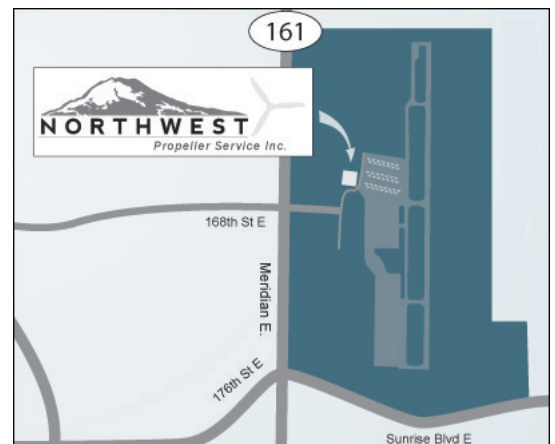

DRIVING DIRECTIONS

Northwest Propeller Service Inc.
16607 103rd Ave Ct E
Puyallup WA 98374
253.770.7400

From I-5 North (Seattle)

From I-5 North take exit 15A on the left to merge onto I-405 North

At exit 2 take ramp right for SR-167 South / Valley Freeway towards Kent / Auburn

Take ramp right for SR-512 towards Puyallup / Olympia

Keep straight onto SR-161 South SR-512 West

Take ramp right for SR-161 South towards South Hill / Eatonville / Mt. Rainier

Turn left onto SR-161 / 31st Ave SW

the last intersection in 167th St E

If you reach 168th St E, you've gone too far.

From I-5 South (Olympia / Portland)

From I-5, at exit 127 take right for SR-512 East towards Puyallup

Take ramp right for SR-161 South towards Eatonville

Turn right onto SR-161 / 31st Ave SW / 104th St E